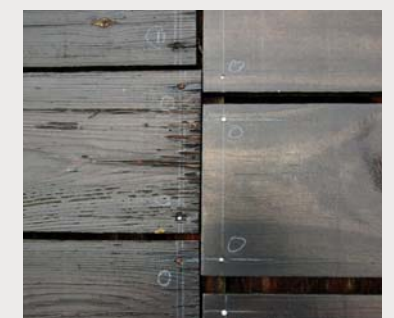

TRADA COATING TEST

42 months outdoor exposure

Pine

Accoya® wood